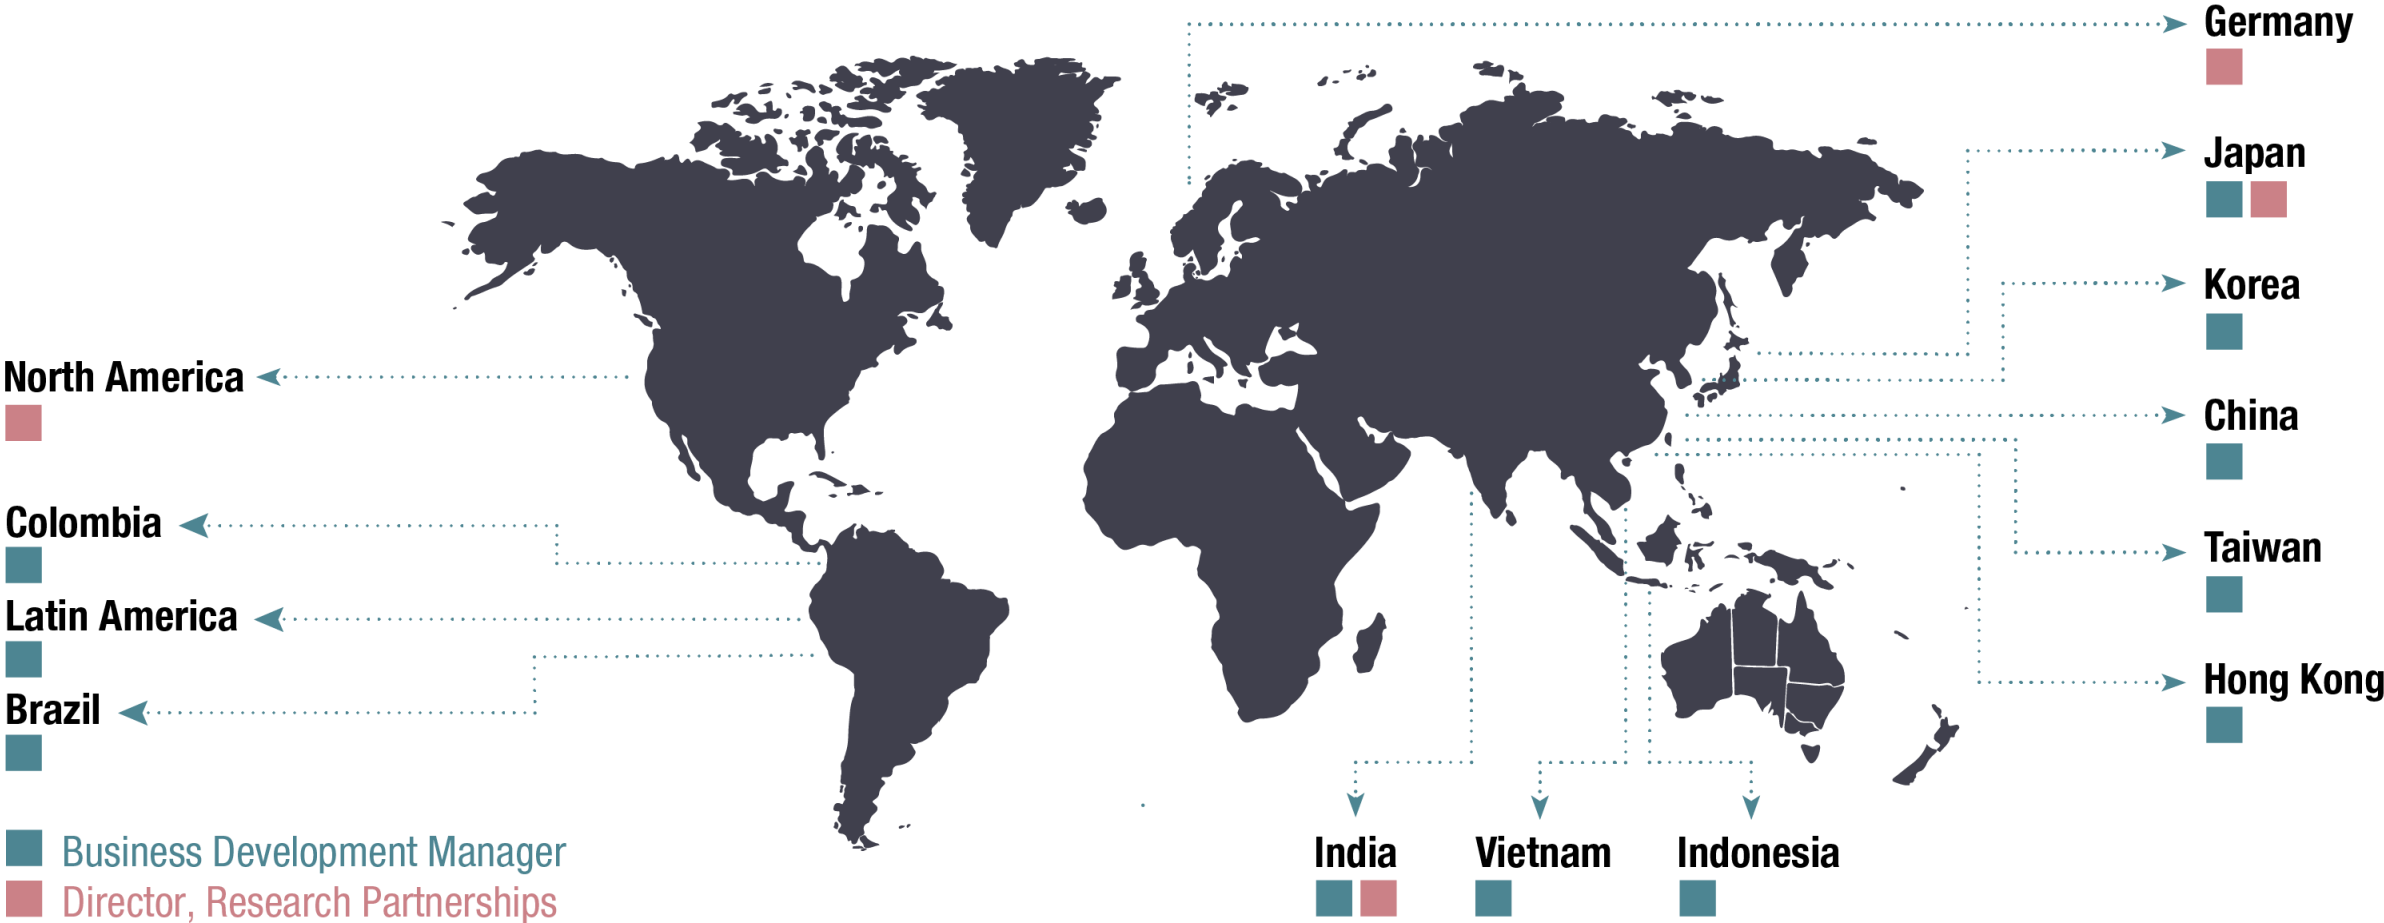

Our Global Network